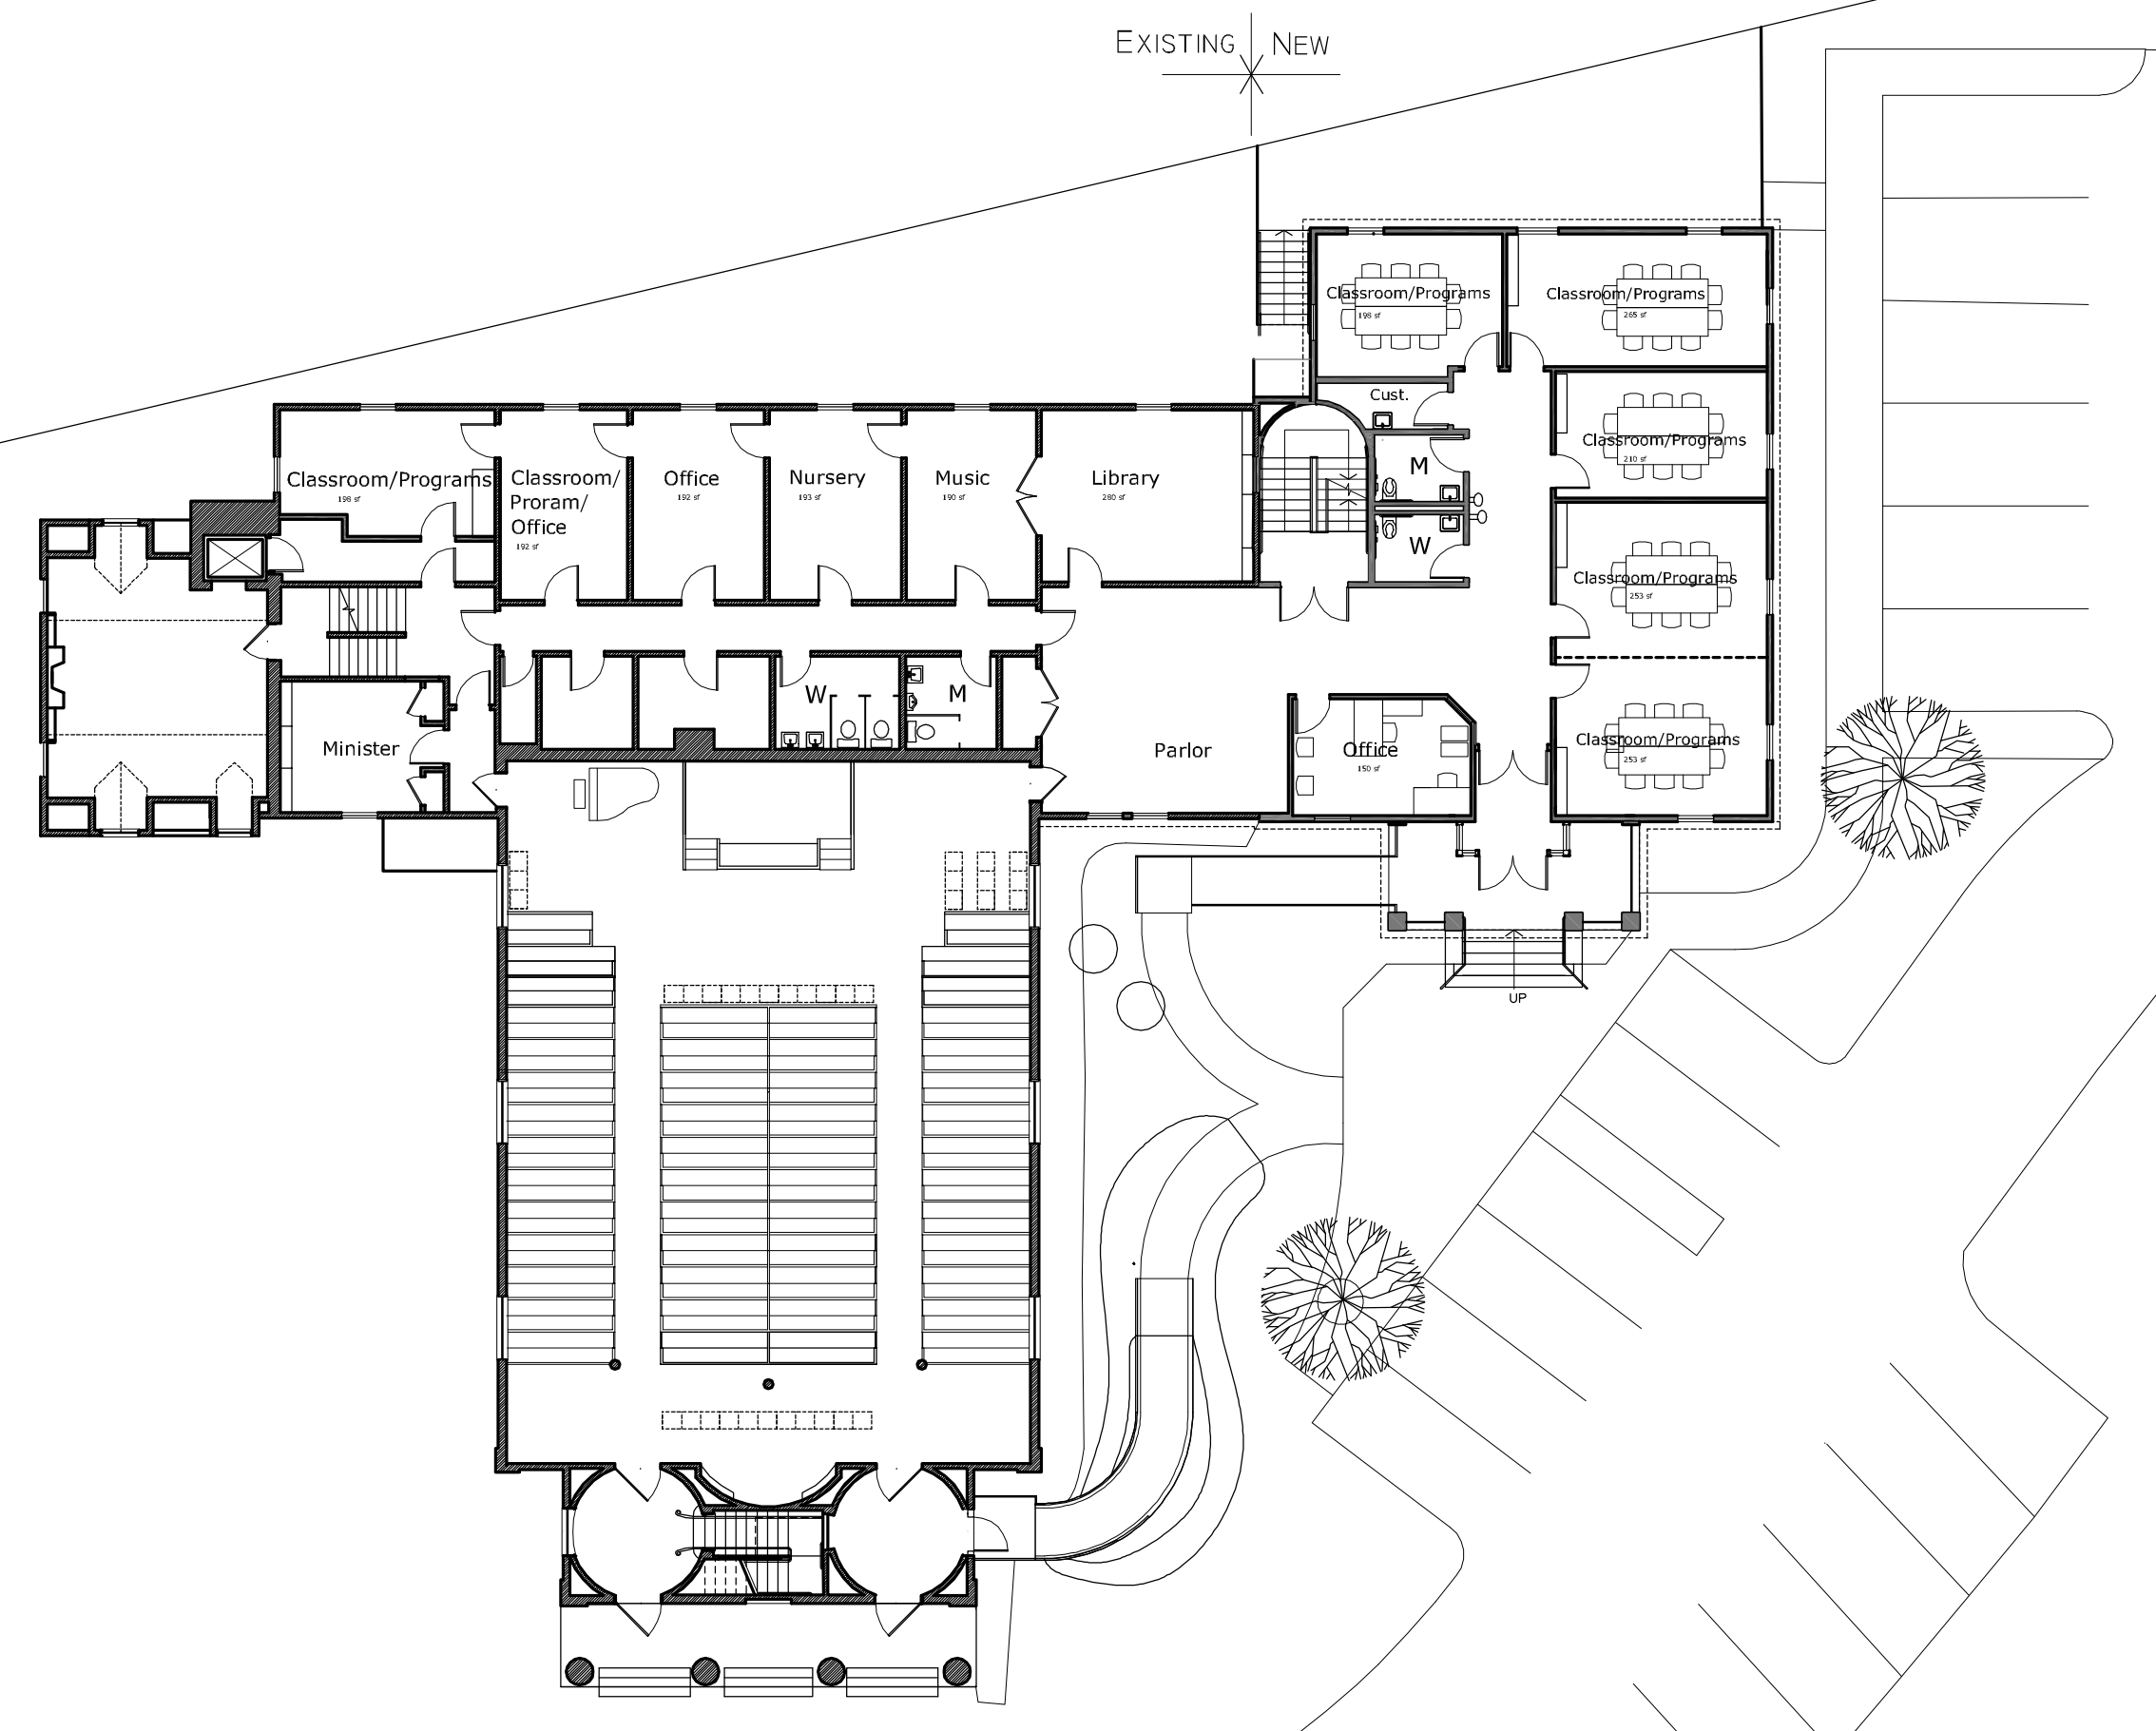

325 Dream Second Floor
266 gsf finished space

325 Dream First Floor
2287 gsf

325 Dream Roof Plan

325 Dream Ground Floor
2287 gsf

Adams & Smith LLC
Architects/Consultants
55 Thomas Road
Swampscott, MA 01907

(781) 599-2070

Issue Date:
6 November 2009

Revisions:

Additions and Renovations
Unitarian Universalist Area
Church at First Parish
11 Washington Street
Sherborn, MA 01770

Job Number: 0705

Scale: 1"=16'

Drawing Name:
325 Dream Plans