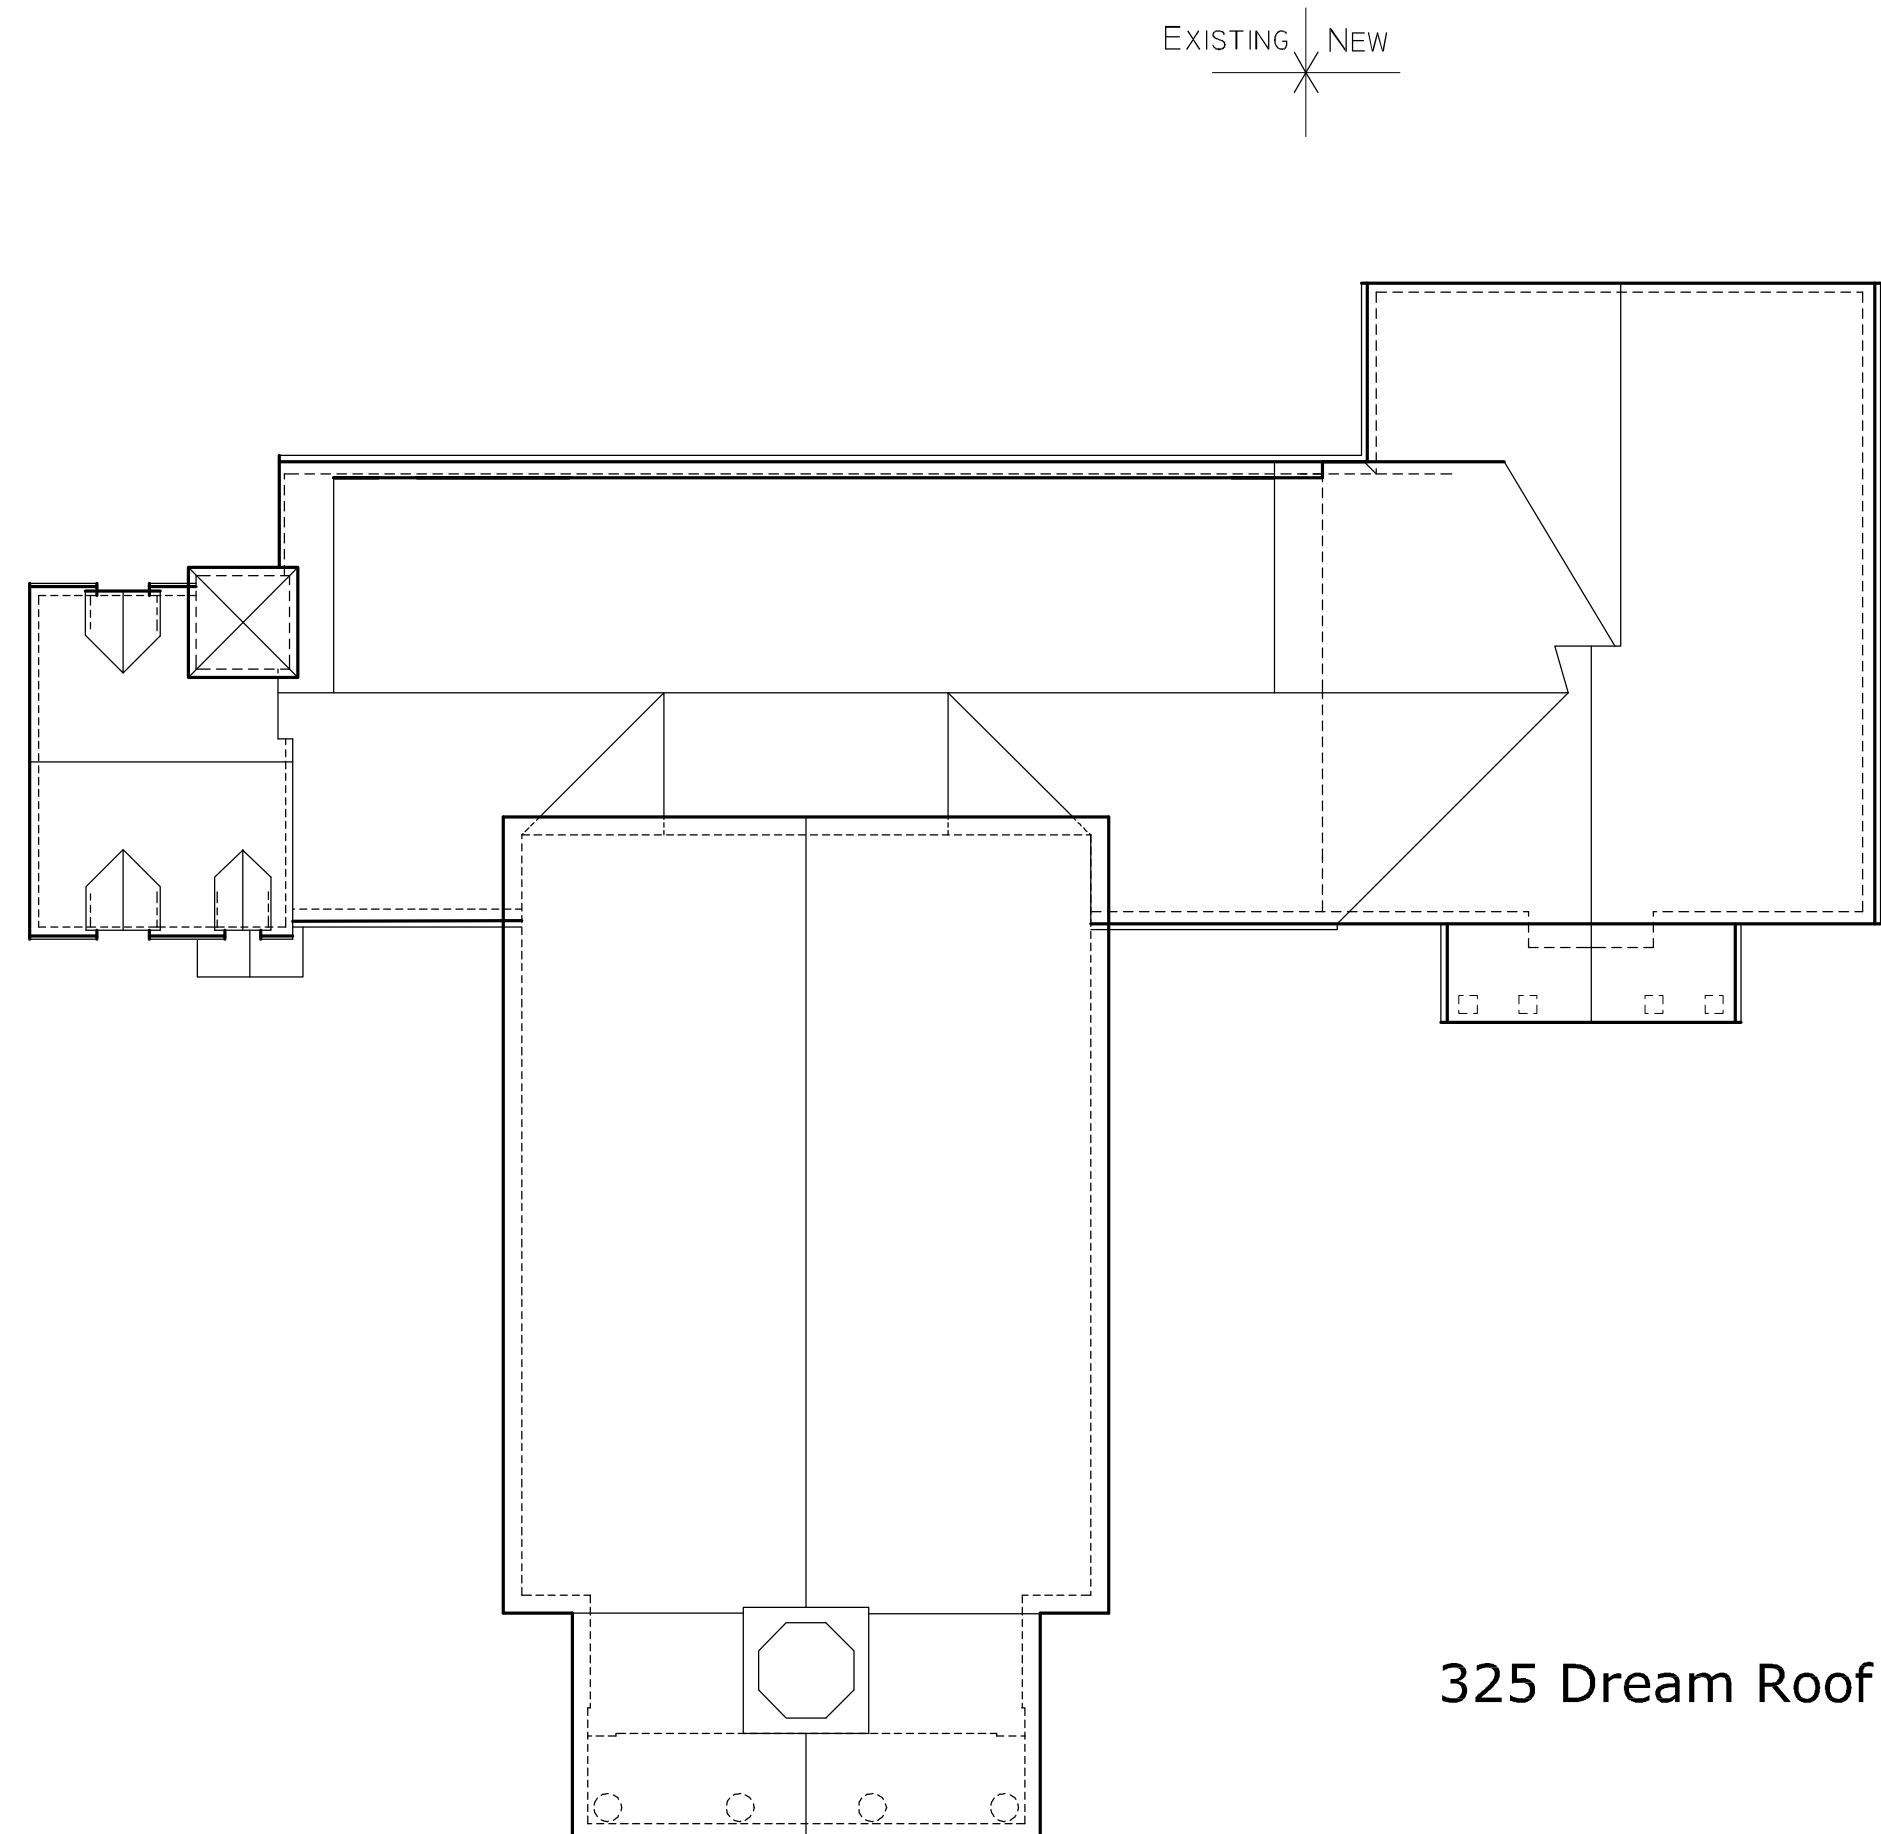

325 Dream Second Floor
266 gsf finished space

325 Dream First Floor
2287 gsf

325 Dream Roof Plan

325 Dream Ground Floor
2287 gsf

Adams & Smith LLC
Architects/Consultants
55 Thomas Road
Swampscott, MA 01907

(781) 599-2070

Issue Date:
6 November 2009

Revisions:

Additions and Renovations
Unitarian Universalist Area
Church at First Parish
11 Washington Street
Sherborn, MA 01770

Job Number: 0705

Scale: 1"=16'

Drawing Name:
325 Dream Plans