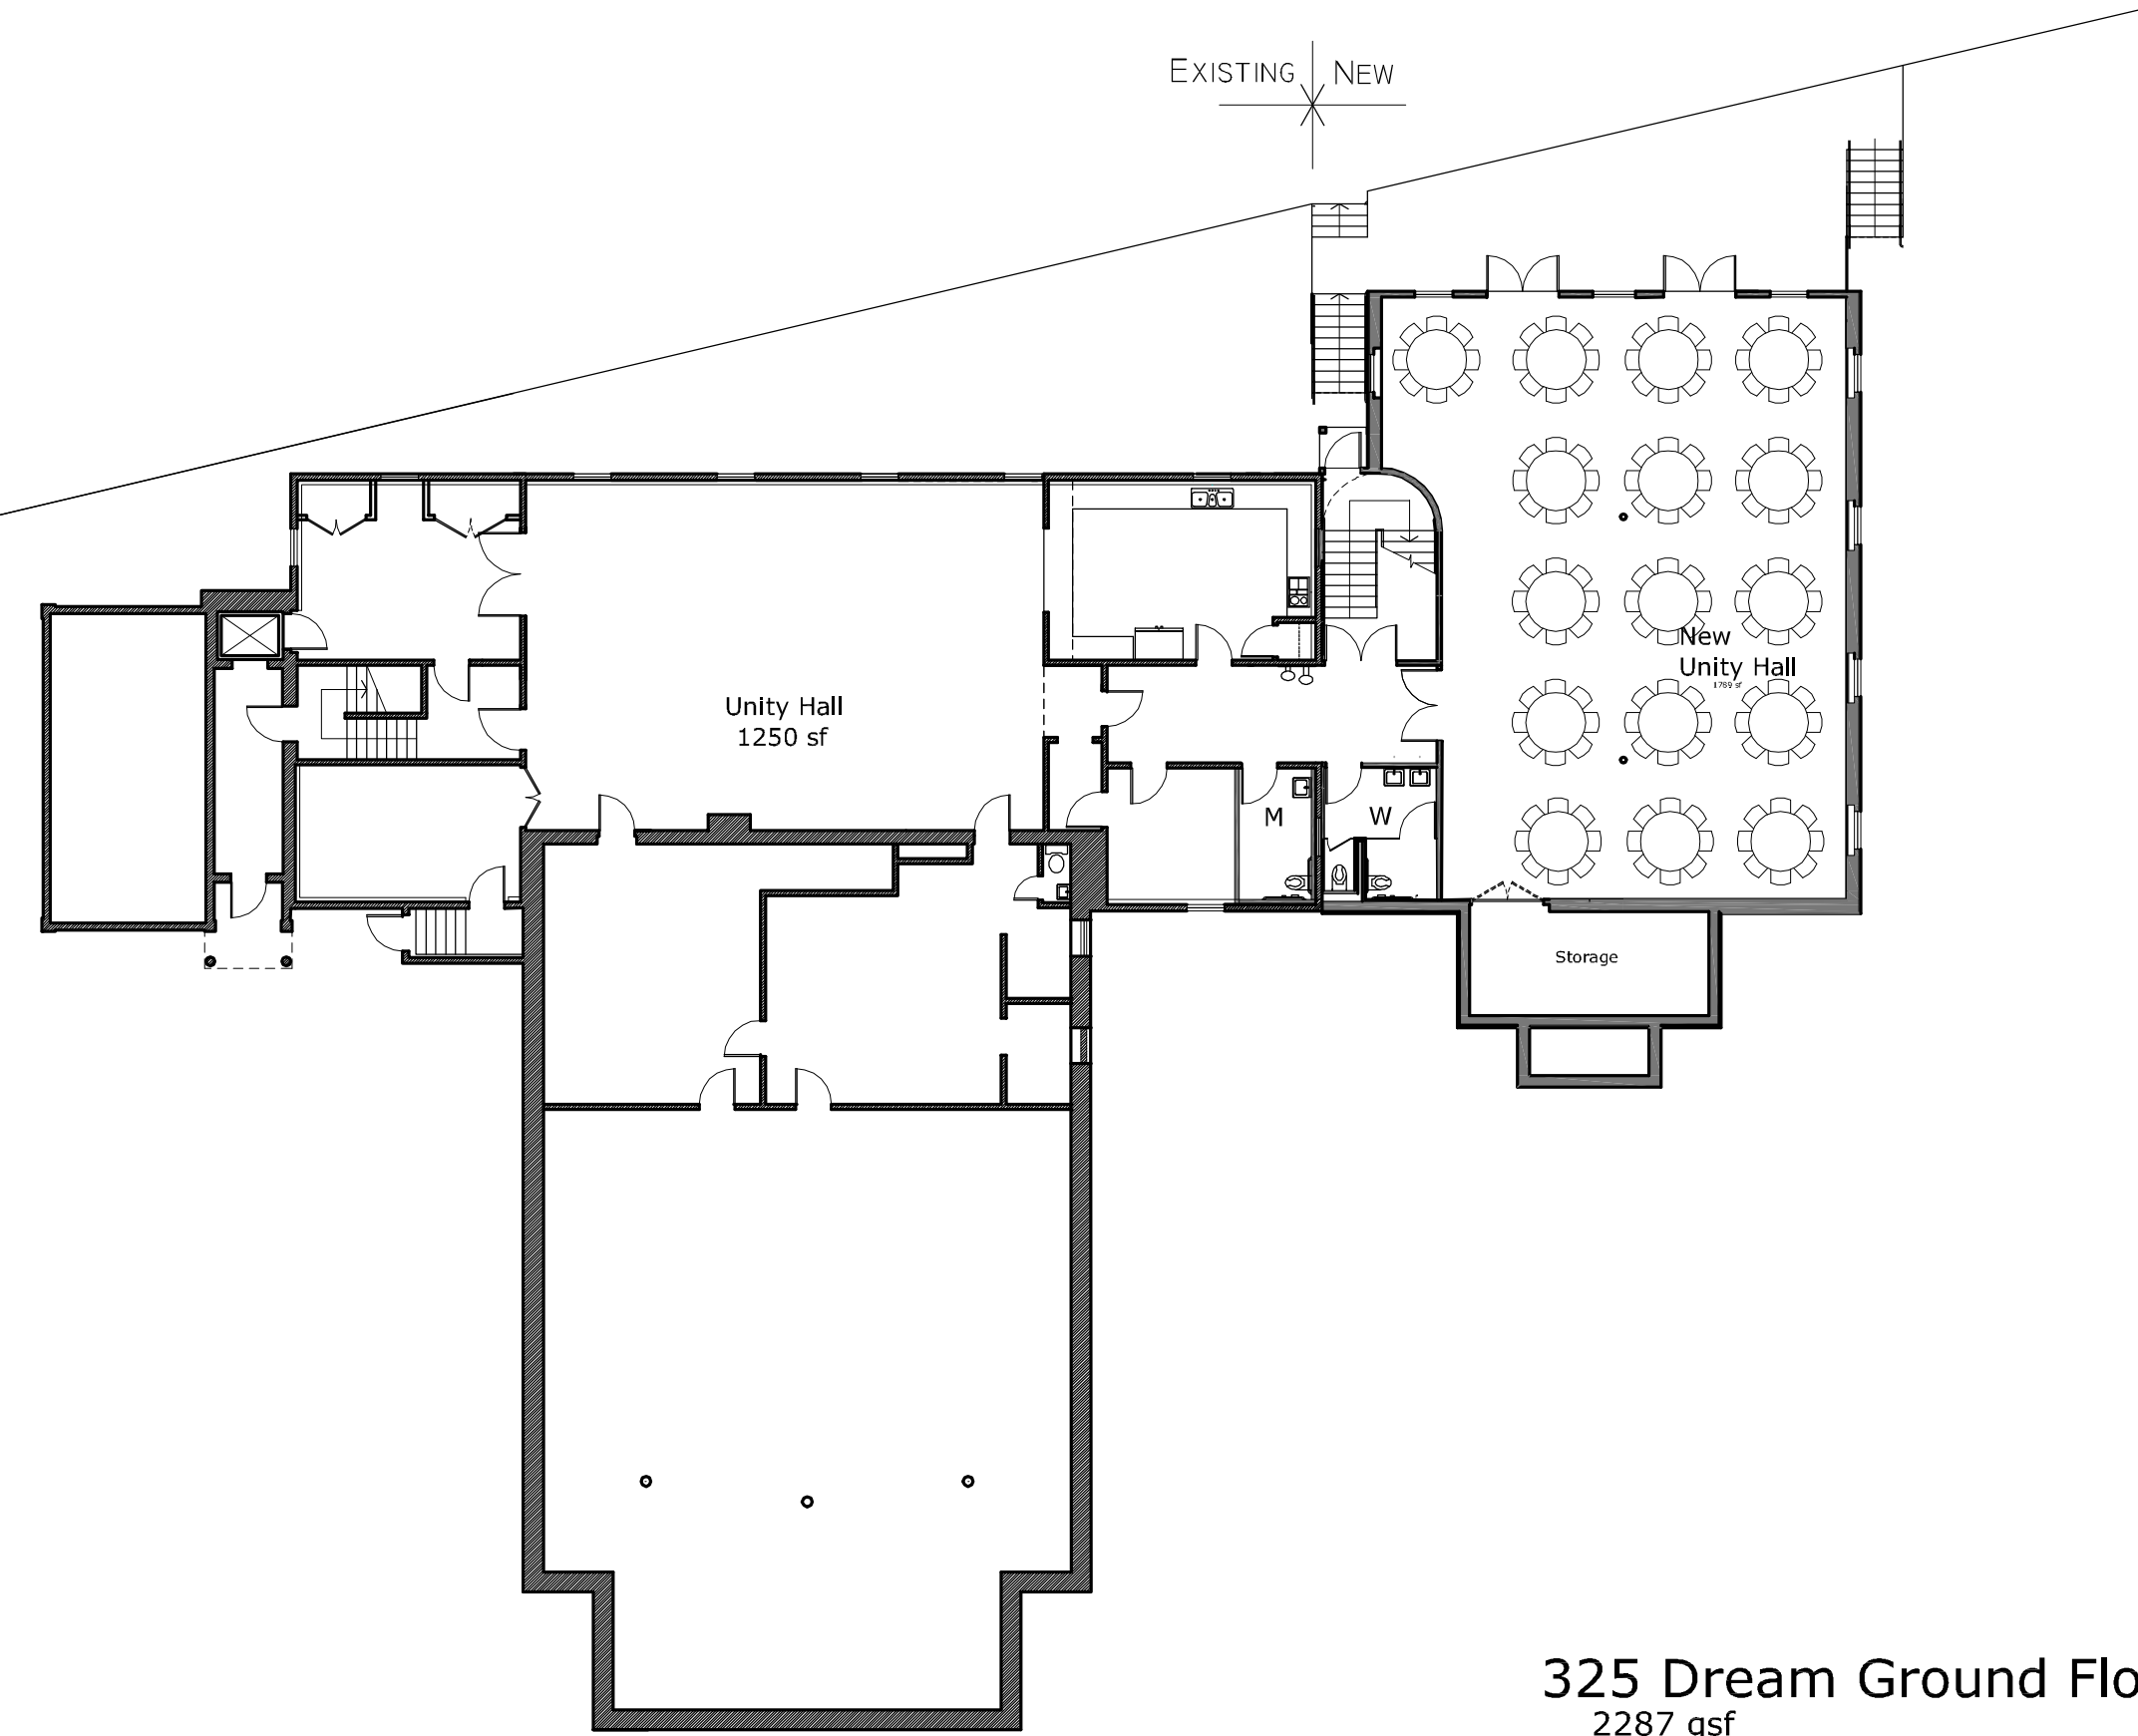

325 Dream Second Floor
266 gsf finished space

325 Dream First Floor
2287 gsf

325 Dream Roof Plan

325 Dream Ground Floor
2287 gsf

Adams & Smith LLC
Architects/Consultants
55 Thomas Road
Swampscott, MA 01907

(781) 599-2070

Issue Date:
6 November 2009

Revisions:

Additions and Renovations
Unitarian Universalist Area
Church at First Parish
11 Washington Street
Sherborn, MA 01770

Job Number: 0705

Scale: 1"=16'

Drawing Name:
325 Dream Plans